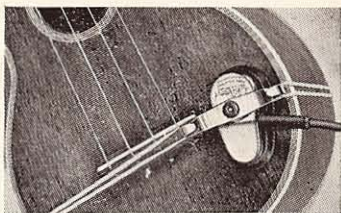

You can also —
AMPLIFY YOUR UKULELE

for
 Glorious
 Powerful
 Tone!

Any ukulele can be electrically amplified to produce glorious powerful tonal volume. For your own pleasure you will enjoy the rich tone and power of amplification. On occasions when entertaining a group of people you can have all the volume desired, or extra volume to play with other instruments.

The "De Armond" microphone is readily attached or removed. The Vega "Odell" amplifier is full of power, even for a large auditorium, and easy to carry. — 3 power tubes give 8 watt volume — in-puts for two instruments — and volume control — operates on regular 110 volt AC current.

by
EDDIE CONNORS

*America's Top
Professional Artist,
Radio and Television
Personality.*

BARITONE UKULELE

THE BARITONE UKE. Called a Baritone for its great tonal depth and power. Built by Vega's skilled hand craftsmen; the body and neck are made of choice selected mahogany with beautiful semi-gloss finish. Extra large size, practically 10 inches wide with 28½ inch overall length! Rosewood fingerboard and bridge. Pearl position dots, fine metal tuning pegs, nickel silver frets and nylon strings.